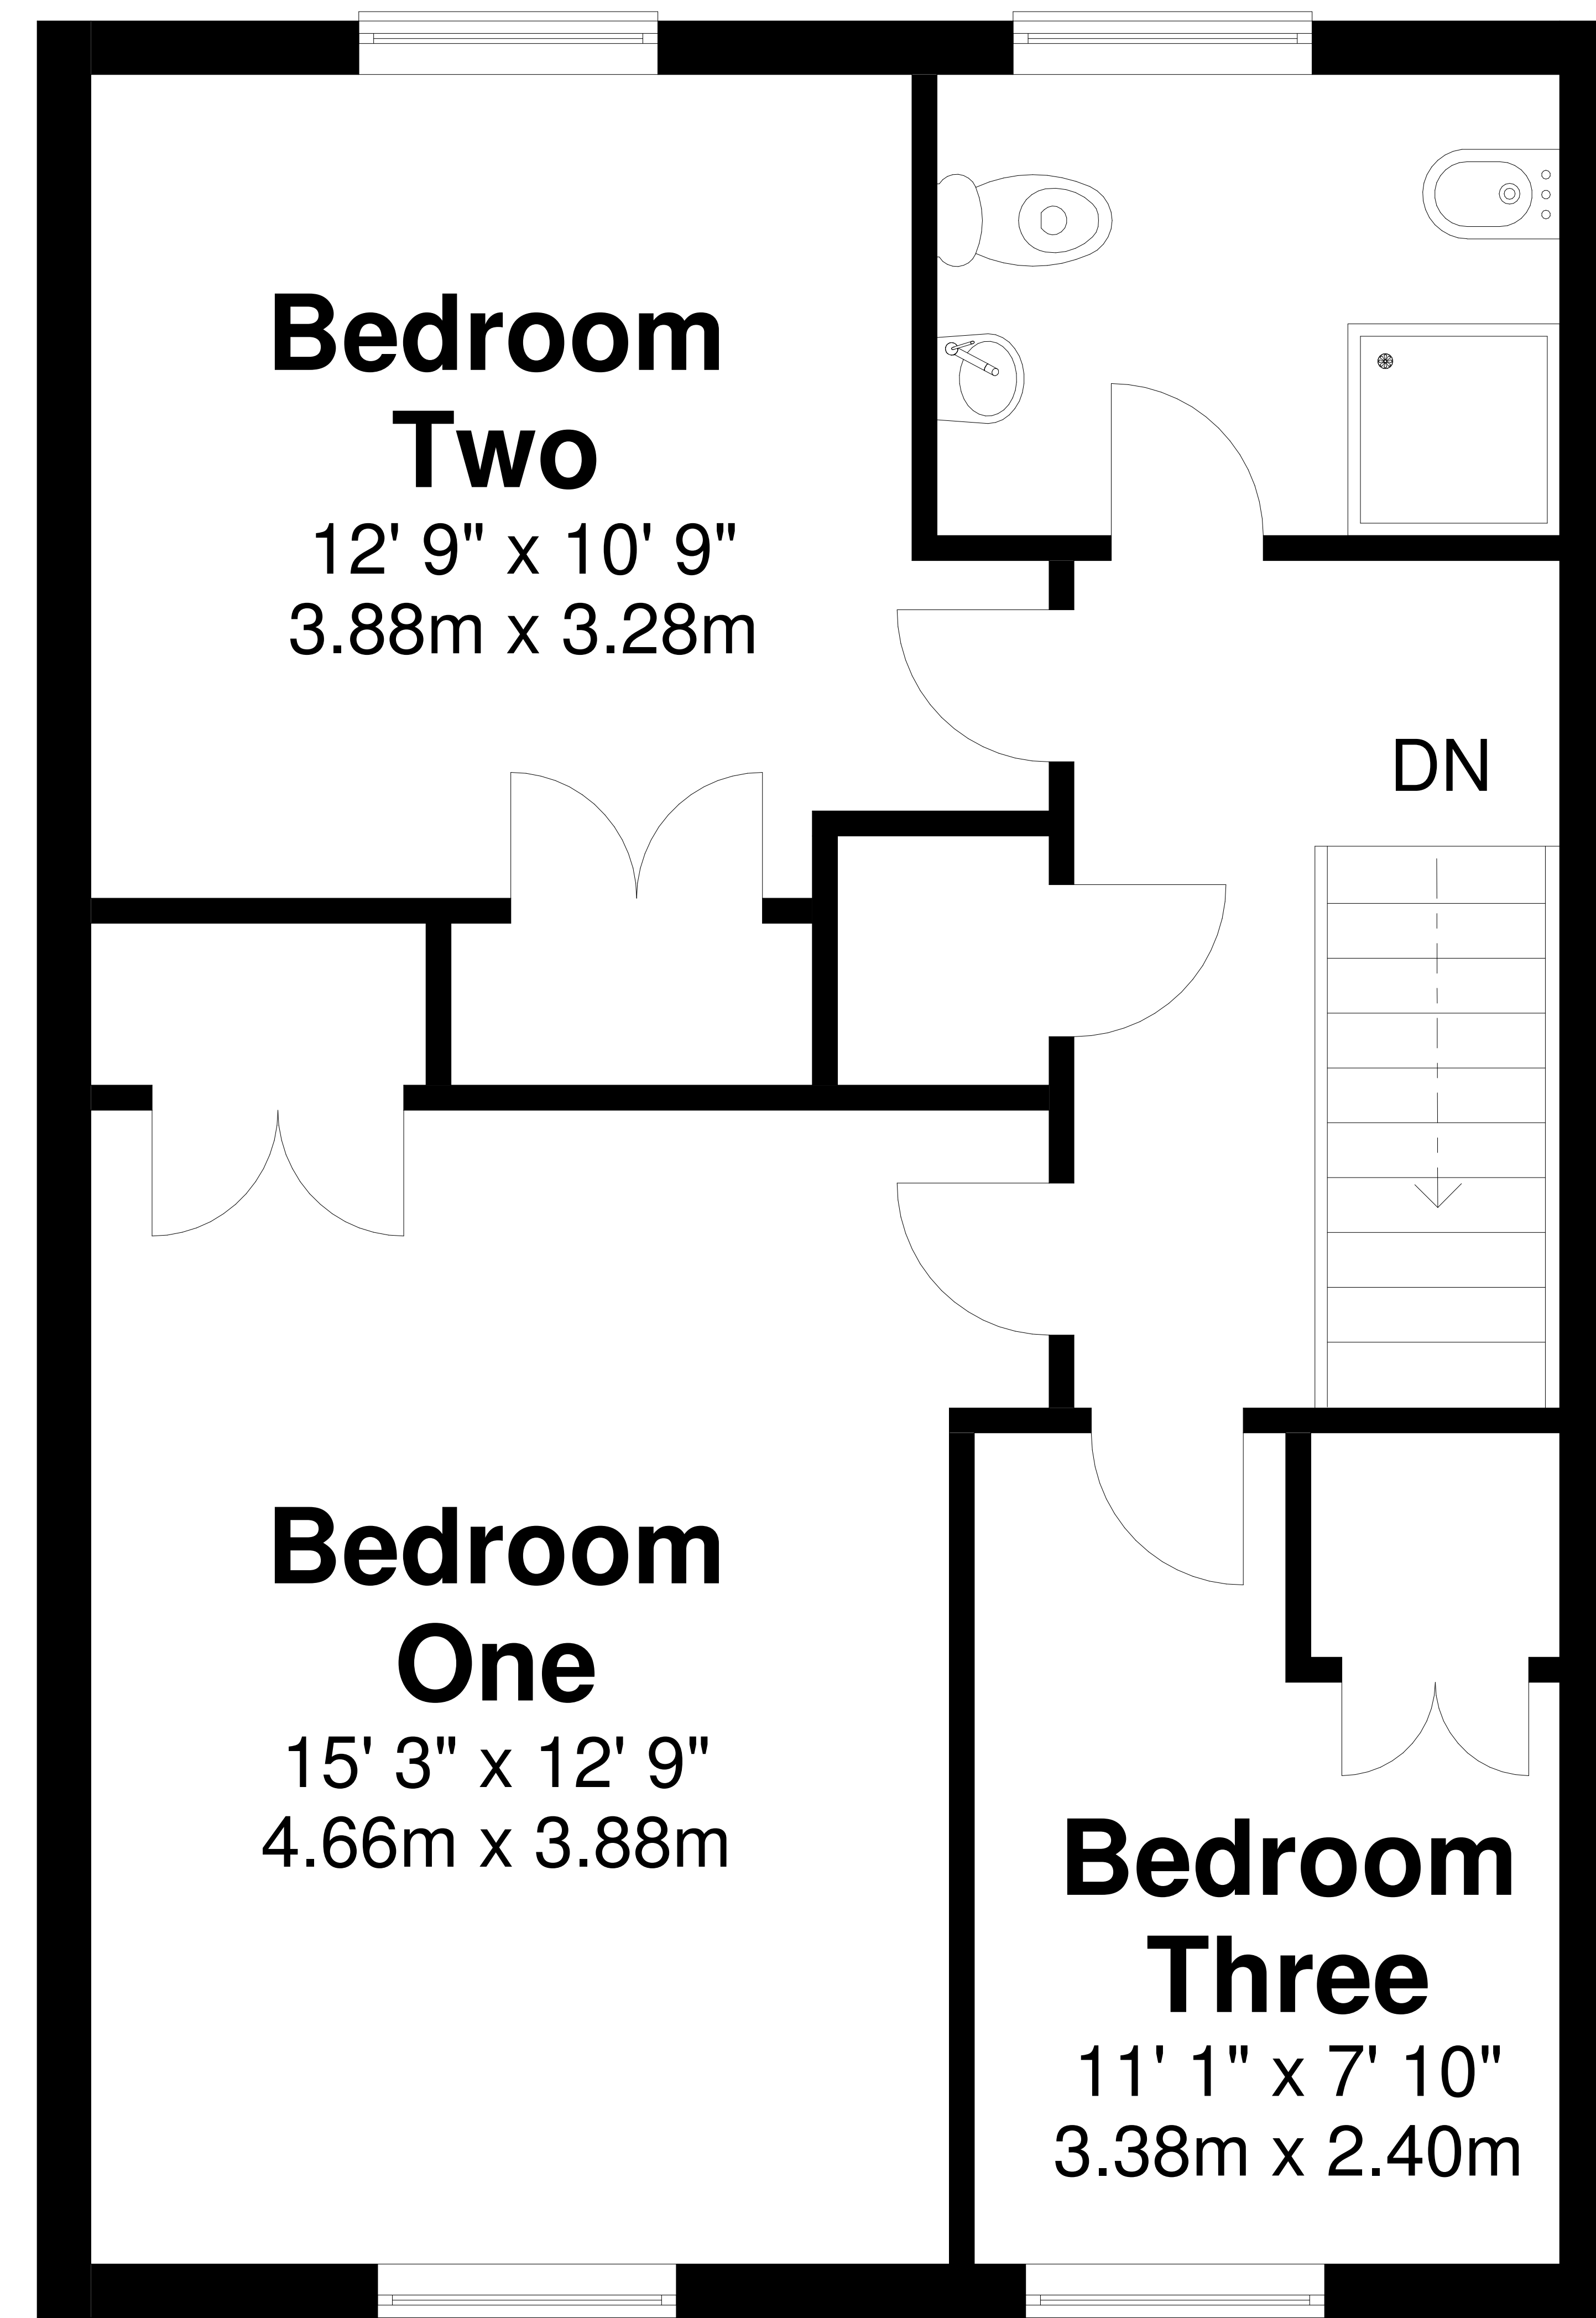

Ground Floor

First Floor

Gross Internal Floor Area - 101 sqM - 1091 sqFt

Excluding any Garages and Outbuildings

Sketch Plan Not to Scale For Identification Only

Area's where provided and the placement and size of all walls, doors, windows, stairs and fixtures are only approximate and cannot be relied upon other than for guidance purposes